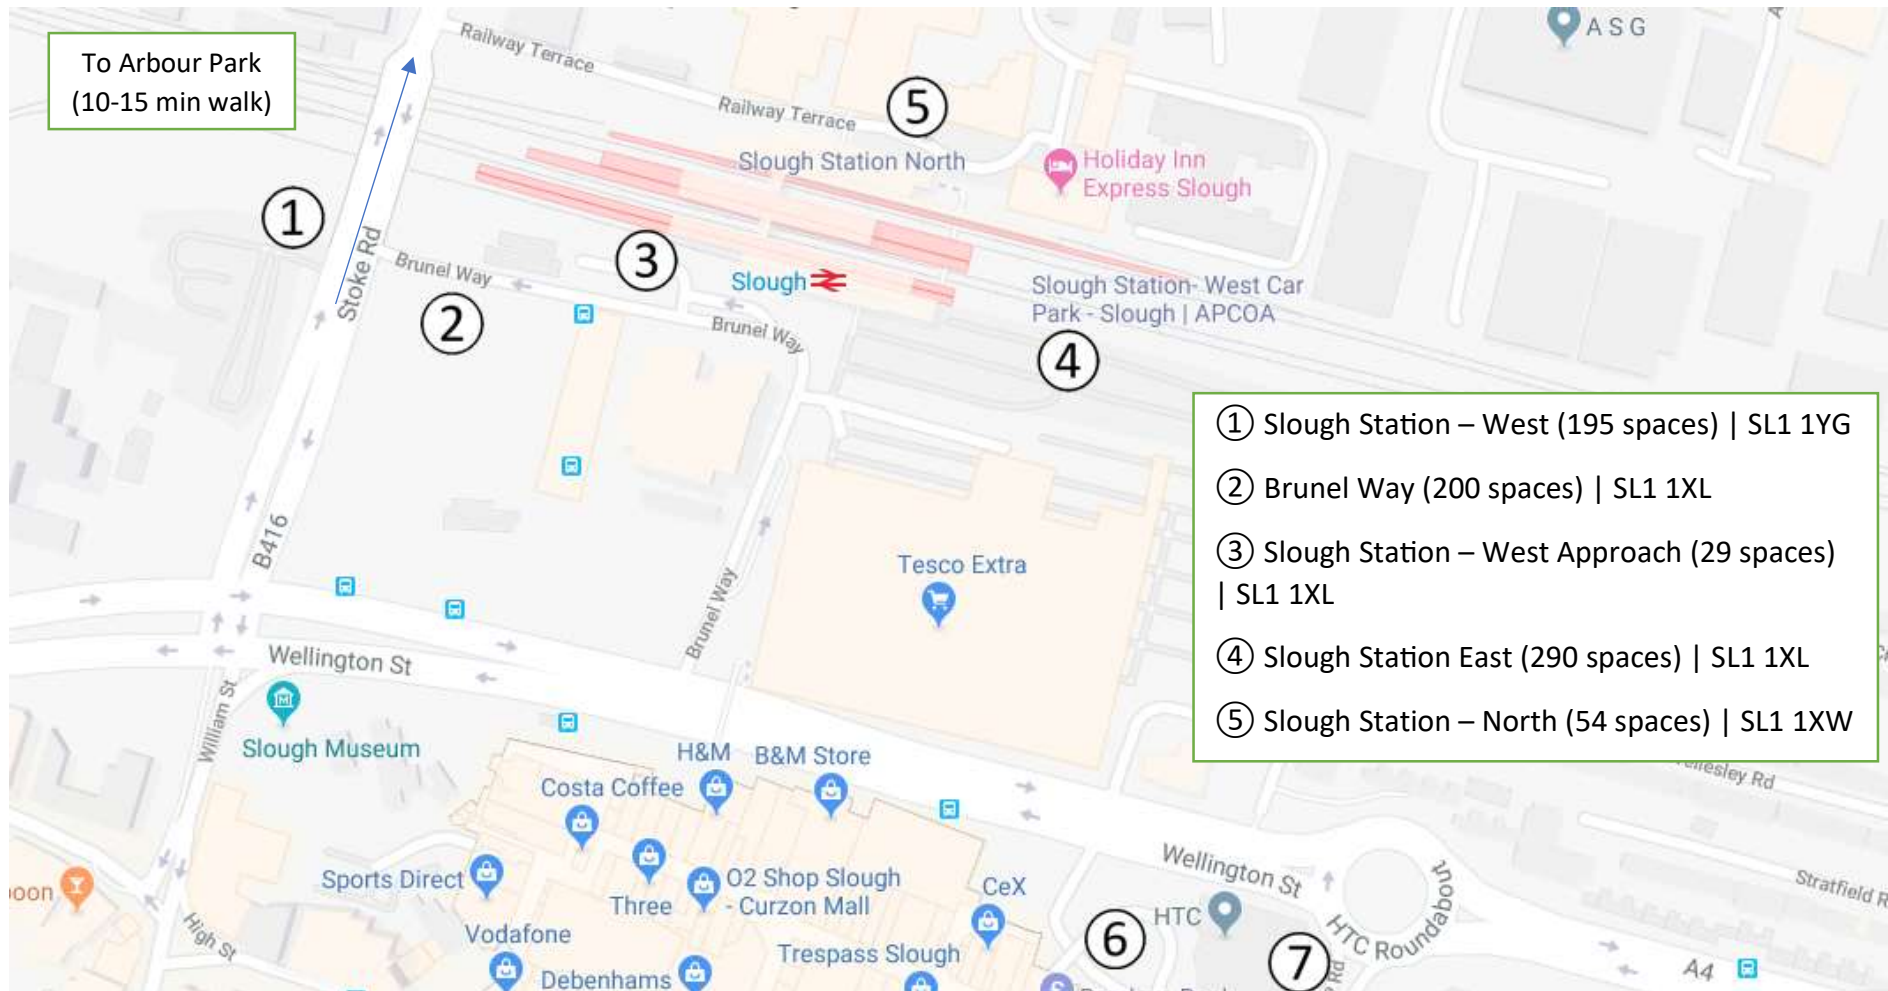

# Car parking options – Slough Town v Arsenal XI

To Arbour Park  
(10-15 min walk)

- ① Slough Station – West (195 spaces) | SL1 1YG
- ② Brunel Way (200 spaces) | SL1 1XL
- ③ Slough Station – West Approach (29 spaces) | SL1 1XL
- ④ Slough Station East (290 spaces) | SL1 1XL
- ⑤ Slough Station – North (54 spaces) | SL1 1XW

- ⑥ Queensmere Shopping Centre (575 spaces) | SL1 1DT | Walking time 30-35 mins
- ⑦ Observatory Shopping Centre (830 spaces) | SL1 1LN | Walking time 30-35 mins